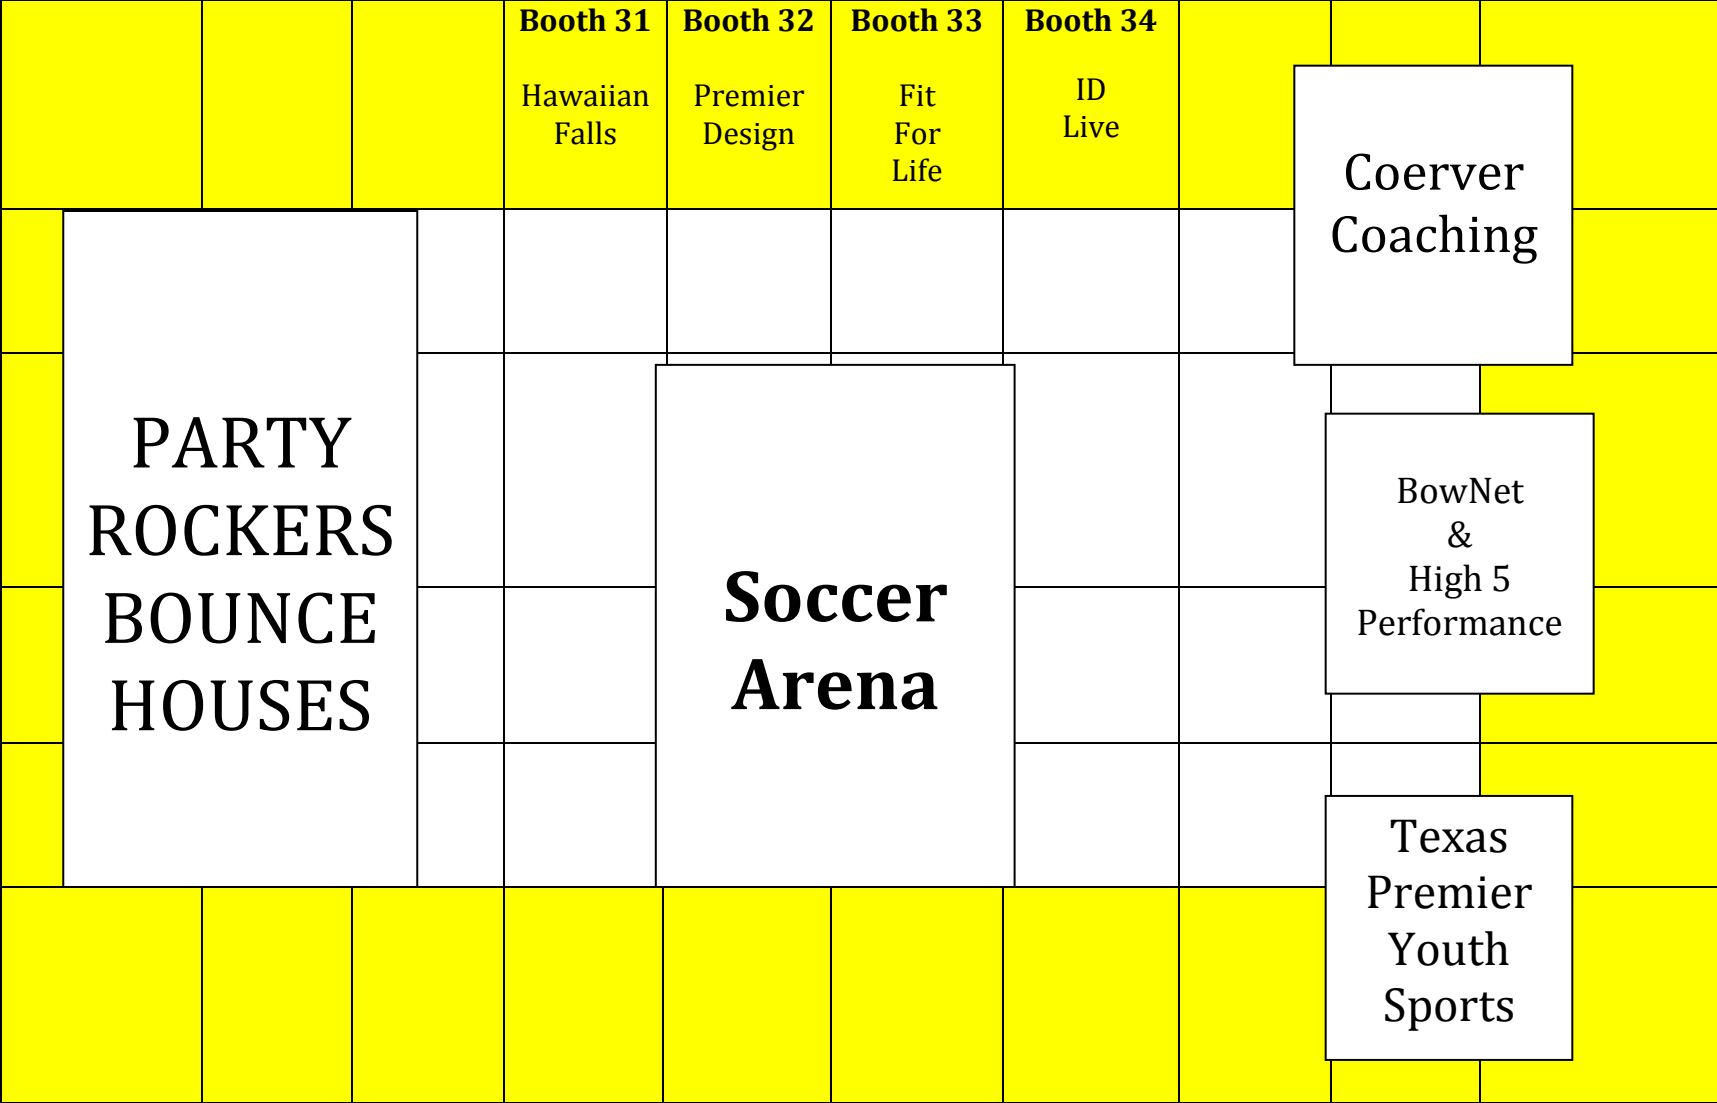

<b>BOOTH 1</b> Fort Worth FC	<b>BOOTH 2</b> Soccer Explorer	<b>BOOTH 3</b> JATO Athletics	<b>BOOTH 4</b> Sting Soccer Club	<b>BOOTH 5</b> Cowtown Soccer League	<b>BOOTH 6</b> Game On	<b>BOOTH 7</b> Who Wants To be A Ref?	<b>BOOTH 8</b> FWYSA	<b>BOOTH 9</b> Dallas Cup & Sidekicks	<b>BOOTH 10</b> Americas FC
<b>BOOTH 11</b> FC Rahr									<b>BOOTH 12</b> Herbalife & Bootcamp
<b>BOOTH 13</b> Advocare			World Cup Trophy						<b>BOOTH 14</b> Panther City Hellfire
<b>BOOTH 15</b> FC Dallas									<b>BOOTH 16</b> FW Vaqueros
<b>BOOTH 17</b> FW Union FC									<b>BOOTH 18</b> TCU & Eric Bell
<b>BOOTH 19</b> Xara									<b>BOOTH 20</b> The Dallas Texans
<b>BOOTH 21</b> M-Soccer Skills	<b>BOOTH 22</b> Rush Soccer	<b>BOOTH 23</b> Eagle Mountain Soccer Association	<b>BOOTH 24</b> A-Line Perform.	<b>BOOTH 25</b> Impact FC & Murador Camp	<b>BOOTH 26</b> FW IFC	<b>Booth 27</b> Lukes Locker	<b>BOOTH 28</b> FW Promo	<b>BOOTH 29</b> FWASA	<b>BOOTH 30</b> Texas Health

**Booth 31**

**Booth 32**

**Booth 33**

**Booth 34**

Hawaiian Falls

Premier Design

Fit For Life

ID Live

Coerver Coaching

PARTY ROCKERS BOUNCE HOUSES

Soccer Arena

BowNet & High 5 Performance

Texas Premier Youth Sports